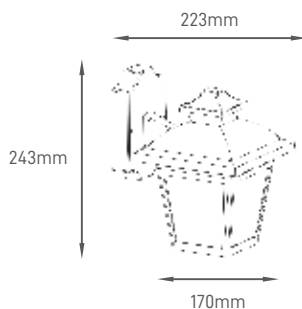

TECHNICAL INFORMATIONS

NORA

E27 PRETO

Aplique de jardim com design clássico para lâmpada E27. Materiais em plástico ABS PC com tratamento anticorrosivo e protecção IP44.

Garden wall light with classic design for E27 lamp. Made of ABS PC plastic with anticorrosion treatment and IP44 protection.

Luminária de jardín de diseño moderno para lámpara E27. Elaborado en plástico ABS PC com tratamiento anticorrosivo y índice de protección IP44.

ILAR-00979

| REFERENCE | | DIMENSION & WEIGHT | | PHOTOMETRICAL DATA | |
|------------------------------------|-------------------|--------------------|----------------|------------------------|---|
| Reference | ILAR-00979 | Lenght | 223mm | Total Luminous Flux | - |
| Type Bulb | E27 | Width | 170mm | Luminous Efficacy | - |
| Mounting Type | Wall Mounted | Height | 243mm | Beam Angle | - |
| Body Material | ABS PC Plastic | Weight | - | Colour Temperature | - |
| Housing Colour | Black | Cutout | - | Colour Rendering Index | - |
| Body Shape | Square | Packaging Unit | 1 pc | Colour Consistency | - |
| Nominal Lifetime (EOL end of life) | 3years | Gross Weight | - | UGR | - |
| Dimmable | - | Volume | - | | |
| Obs. | Bulb Not Included | Carton Box | 6 pcs / carton | | |

SIZE

Designed by Aronlight in Portugal. Made in PRC